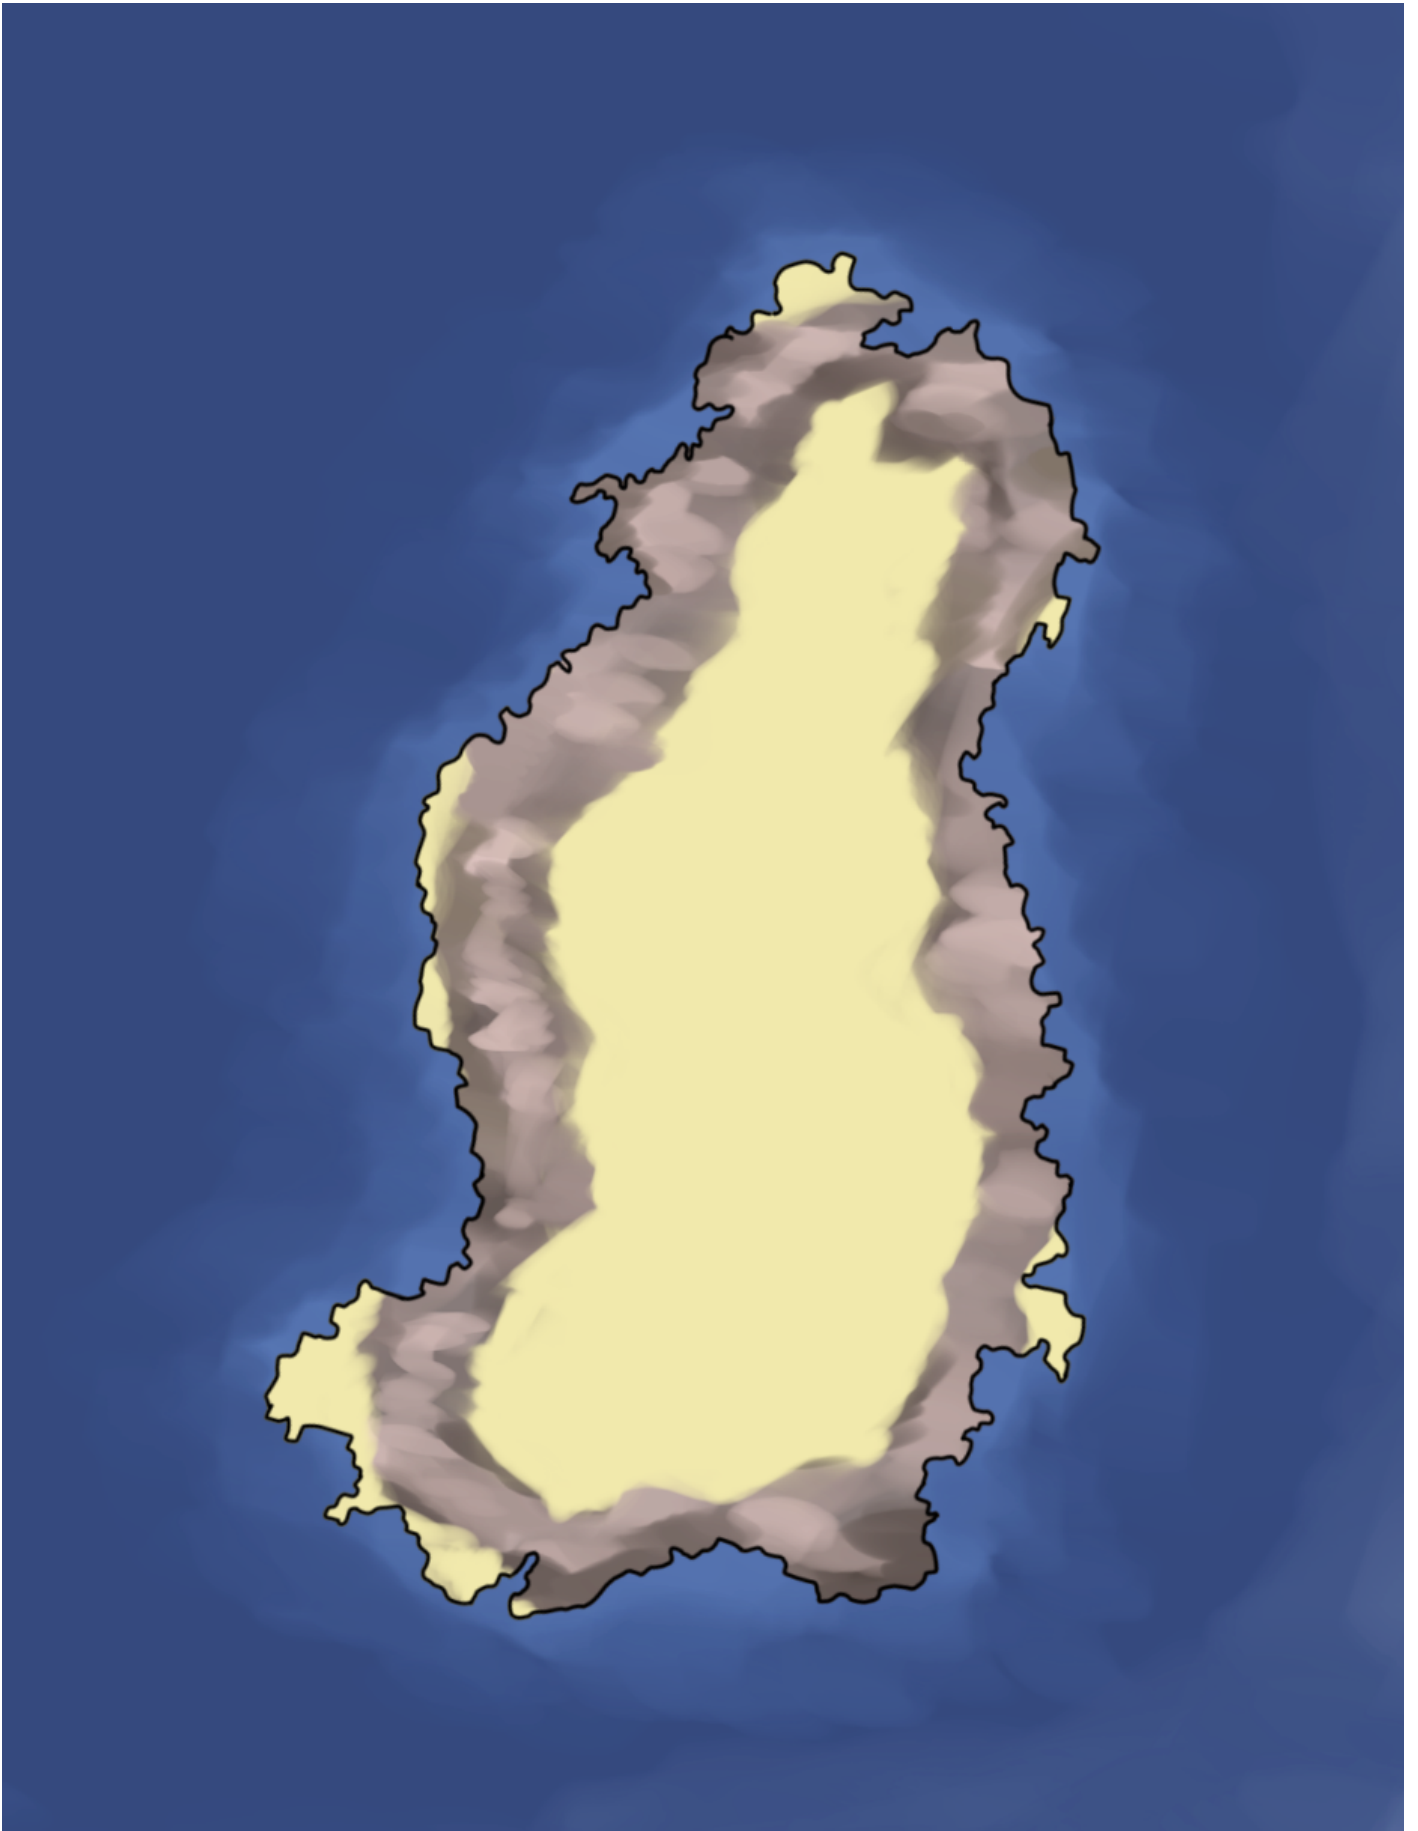

Werrai Map

Revision #1

Created 2025-12-28 03:36:41 UTC by Syrin

Updated 2025-12-28 03:36:59 UTC by Syrin