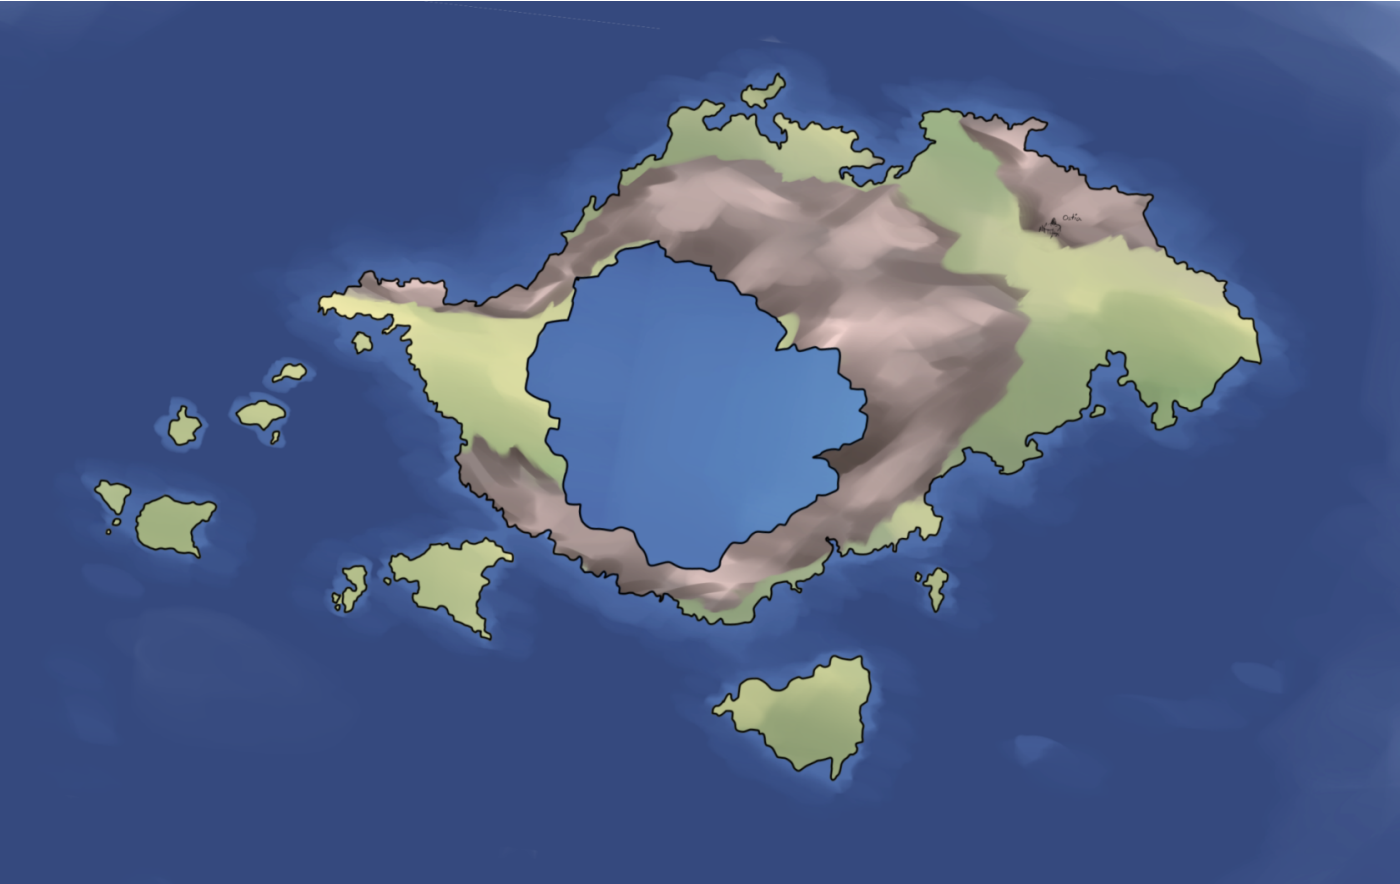

Montari Map

Revision #1
Created 2025-12-28 03:21:46 UTC by Syrin
Updated 2025-12-28 03:22:14 UTC by Syrin