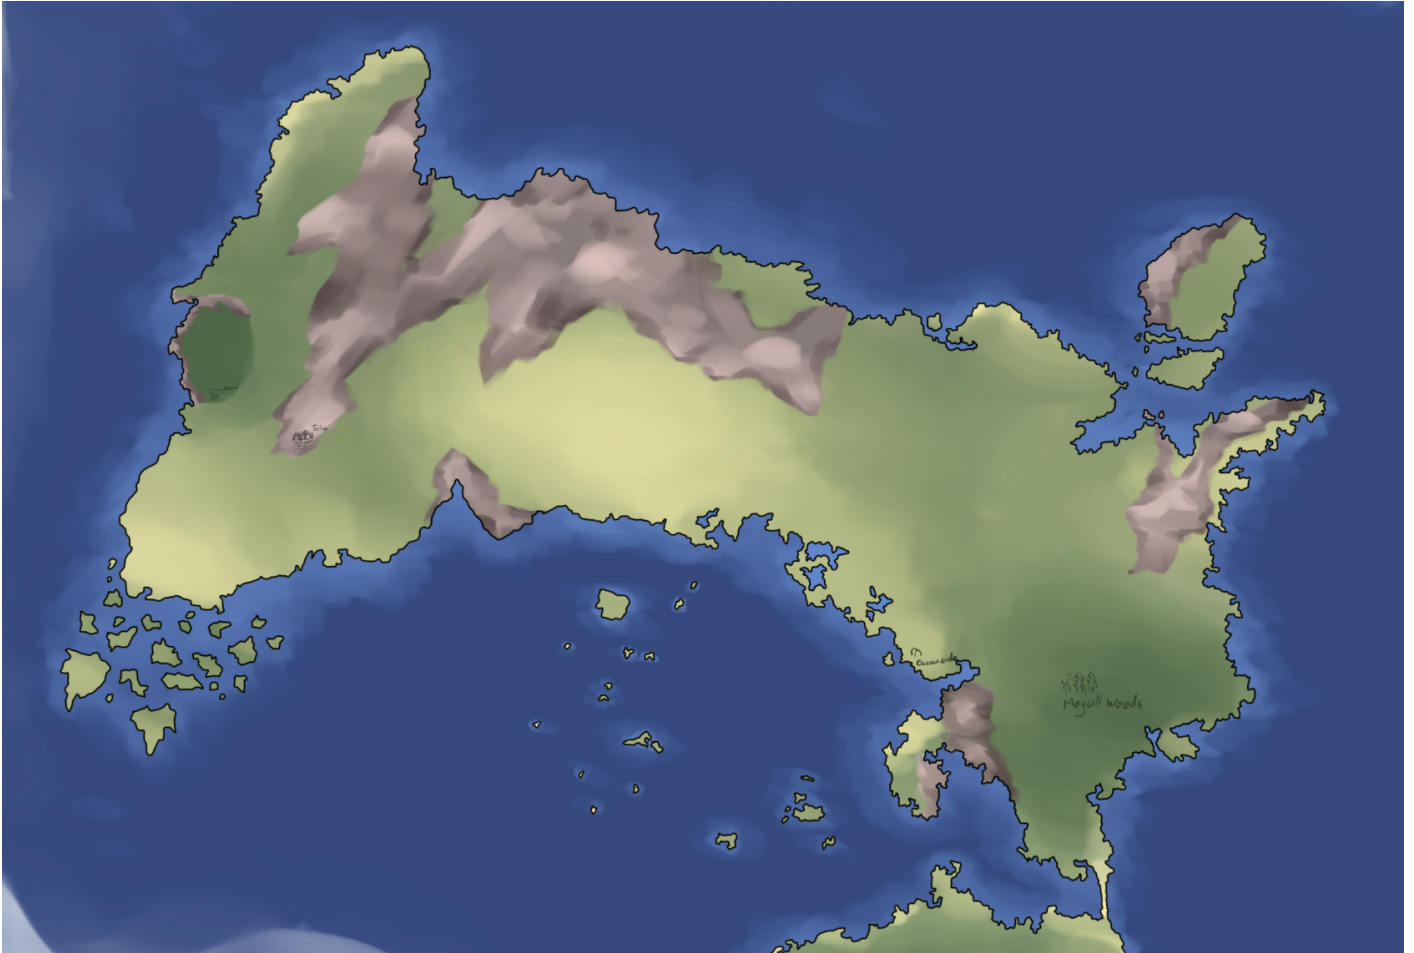

Alsania Map

Revision #2

Created 2025-12-28 03:09:41 UTC by Syrin

Updated 2025-12-28 03:10:13 UTC by Syrin